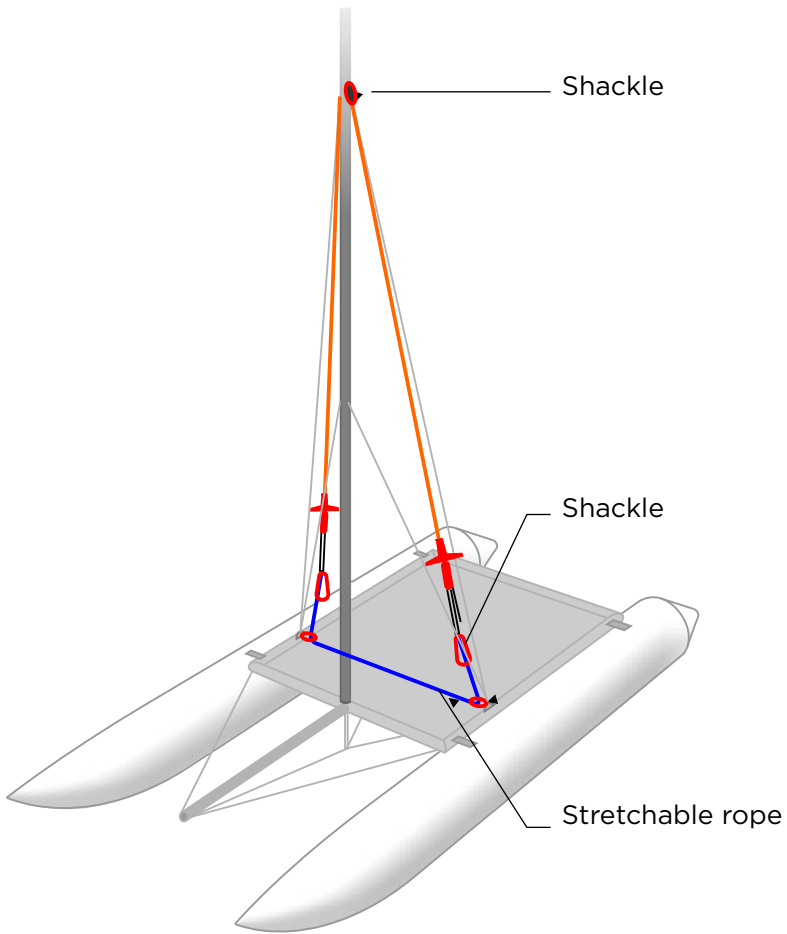

TRAPEZE SET COMPLETE

Trapeze set for one person with maximum holding capacity 100 kg.

The vest is not included in the set.

Dimensions:	20 x 20 x 10 cm
Weight:	0,6 kg

€ 199

M 420

42039

€ 199

M 460

46039

Prices are excluding VAT.

Instruction video on how to install this accessory