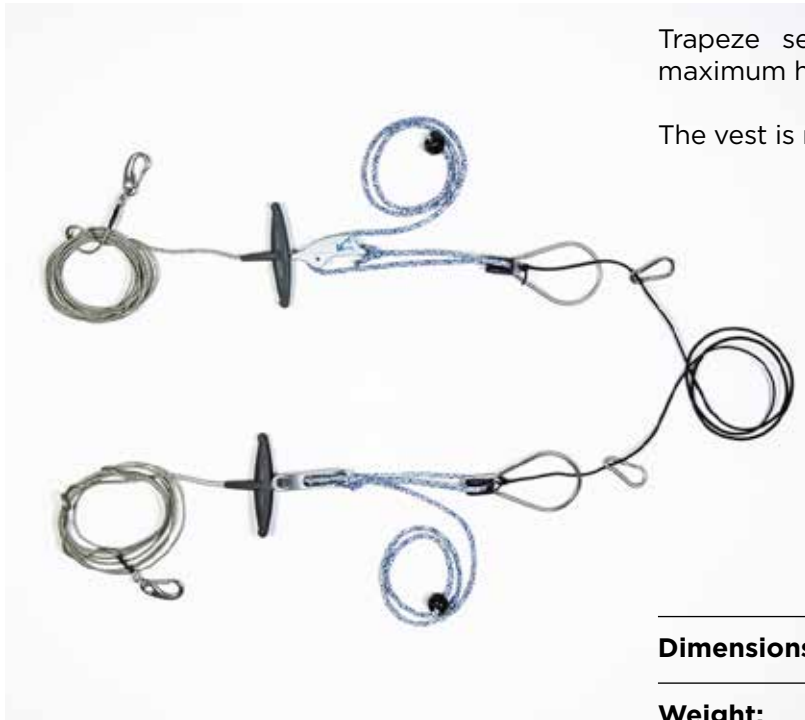

TRAPEZE SET COMPLETE

Trapeze set for one person with maximum holding capacity 100 kg.

The vest is not included in the set.

Dimensions:	20 x 20 x 10 cm
Weight:	0,6 kg

€ 199

M 420

42039

€ 199

M 460

46039

Prices are excluding VAT.

Instruction video on how to install this accessory