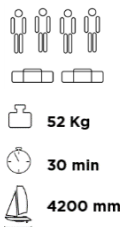

52 Kg

30 min

4200 mm

OPTIONS & TECH

length
width
height of the mast
weight
diameter of floats
sail
main sail
jib
trampoline
dimensions of the bag
design category
carrying capacity
number of persons
time of assembly / dismantling

4200 mm
2100 mm
5050 mm
51 kg
450 mm
main sail+jib
6.5 m²
3.2 m²
1900x1350 mm
2x 1750x300x300 mm
'D'
450 kg
4
30 min.

Price: 5,810.00 EURO excluding VAT