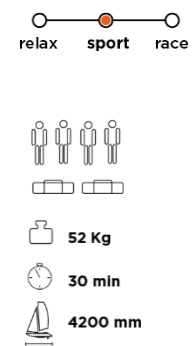

length	3150 mm
width	1400 mm
height of the mast	3800 mm
weight	32,5 kg
diameter of floats	390 mm
sail	main sail+jib
main sail	3,75 m <sup>2</sup>
jib	1,5 m <sup>2</sup>
trampoline	1350x950 mm
dimensions of the bag	1600x320x360 mm
design category	'D'
carrying capacity	240 kg
number of persons	2
time of assembly / dismantling	15 – 20 min.

## MiniCat 420 Instinct

**Price: 5,230.00 EURO excluding VAT**

OPTIONS & TECH	length	4200 mm
	width	2100 mm
	height of the mast	5050 mm
	weight	51 kg
	diameter of floats	450 mm
	sail	main sail+jib
	main sail	6.5 m <sup>2</sup>
	jib	3.2 m <sup>2</sup>
	trampoline	1900x1350 mm
	dimensions of the bag	2x 1750x300x300 mm
design category	'D'	
carrying capacity	450 kg	
number of persons	4	
time of assembly / dismantling	30 min.	

## MiniCat 420 Emotion

**Price: 5,525.00 EURO excluding VAT**

OPTIONS & TECH	length	4200 mm
	width	2100 mm
	height of the mast	5050 mm
	weight	51 kg
	diameter of floats	450 mm
	sail	main sail+jib
	main sail	6.5 m <sup>2</sup>
	jib	3.2 m <sup>2</sup>
	trampoline	1900x1350 mm
	dimensions of the bag	2x 1750x300x300 mm
design category	'D'	
carrying capacity	450 kg	
number of persons	4	
time of assembly / dismantling	30 min.	

## MiniCat 420 Evoque

**CARBON FIBRE RUDDER,  
BOOM & BOWSPRIT**

**Price: 5,728.00 EURO excluding VAT**

OPTIONS & TECH	length	4200 mm
	width	2100 mm
	height of the mast	5050 mm
	weight	51 kg
	diameter of floats	450 mm
	sail	main sail+jib
	main sail	6.5 m <sup>2</sup>
	jib	3.2 m <sup>2</sup>
	trampoline	1900x1350 mm
	dimensions of the bag	2x 1750x300x300 mm
design category	'D'	
carrying capacity	450 kg	
number of persons	4	
time of assembly / dismantling	30 min.	