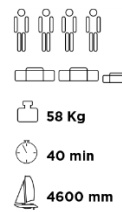

4200 mm  
2100 mm  
5050 mm  
51 kg  
450 mm  
main sail+jib  
6.5 m<sup>2</sup>  
3.2 m<sup>2</sup>  
1900x1350 mm  
2x 1750x300x300 mm  
'D'  
450 kg  
4  
30 min.

**Price: 5,810.00 EURO excluding VAT**

## MiniCat 460 Esprit

M0801

M0802

M0803

M0804

**58 Kg**

**40 min**

**4600 mm**

**OPTIONS & TECH**

length  
width  
height of the mast  
weight  
diameter of floats  
sail  
main sail  
jib  
trampoline  
dimensions of the bag  
design category  
carrying capacity  
number of persons  
time of assembly / dismantling  
optional Gennaker

4600 mm  
2200 mm  
6100 mm  
58 kg  
490 mm  
main sail+jib  
8.0 m<sup>2</sup>  
3.5 m<sup>2</sup>  
1900x1450 mm  
2x 1750x300x300 mm + 1000x300x300 mm  
'D'  
450 kg  
4  
40 min.  
12.0 m<sup>2</sup>