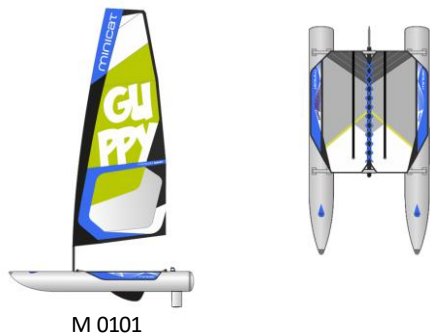

## MiniCat GUPPY

M 0101

**Price: 3,450.00 EURO excluding VAT**

- 27 Kg
- 10 – 12 min
- 3000 min

**OPTIONS & TECH**

length	3000 mm
width	1500 mm
height of the mast	4150 mm
weight	27 kg
diameter of floats	390 mm
sail	4,5 m <sup>2</sup>
trampoline	1600 / 1450 mm
dimensions of the bag	1650 x 300 x 300 mm
design category	'D'
carrying capacity	240 kg
number of persons	2
time of assembly / dismantling	10 – 12 min.

length	3150 mm
width	1400 mm
height of the mast	3800 mm
weight	32,5 kg
diameter of floats	390 mm
sail	main sail+jib
main sail	3,75 m <sup>2</sup>
jib	1,5 m <sup>2</sup>
trampoline	1350x950 mm
dimensions of the bag	1600x320x360 mm
design category	'D'
carrying capacity	240 kg
number of persons	2
time of assembly / dismantling	15 – 20 min.

## MiniCat 420 Instinct

**Price: 5,230.00 EURO excluding VAT**

OPTIONS & TECH	length	4200 mm
	width	2100 mm
	height of the mast	5050 mm
	weight	51 kg
	diameter of floats	450 mm
	sail	main sail+jib
	main sail	6.5 m <sup>2</sup>
	jib	3.2 m <sup>2</sup>
	trampoline	1900x1350 mm
	dimensions of the bag	2x 1750x300x300 mm
design category	'D'	
carrying capacity	450 kg	
number of persons	4	
time of assembly / dismantling	30 min.	