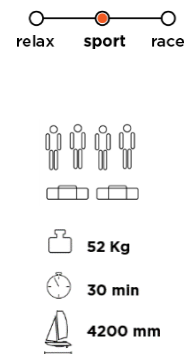

length	3150 mm
width	1400 mm
height of the mast	3800 mm
weight	32,5 kg
diameter of floats	390 mm
sail	main sail+jib
main sail	3,75 m <sup>2</sup>
jib	1,5 m <sup>2</sup>
trampoline	1350x950 mm
dimensions of the bag	1600x320x360 mm
design category	'D'
carrying capacity	240 kg
number of persons	2
time of assembly / dismantling	15 – 20 min.

## MiniCat 420 Instinct

**Price: 5,230.00 EURO excluding VAT**

OPTIONS & TECH	length	4200 mm
	width	2100 mm
	height of the mast	5050 mm
	weight	51 kg
	diameter of floats	450 mm
	sail	main sail+jib
	main sail	6.5 m <sup>2</sup>
	jib	3.2 m <sup>2</sup>
	trampoline	1900x1350 mm
	dimensions of the bag	2x 1750x300x300 mm
design category	'D'	
carrying capacity	450 kg	
number of persons	4	
time of assembly / dismantling	30 min.	

## MiniCat 420 Emotion

**Price: 5,525.00 EURO excluding VAT**

OPTIONS & TECH	length	4200 mm
	width	2100 mm
	height of the mast	5050 mm
	weight	51 kg
	diameter of floats	450 mm
	sail	main sail+jib
	main sail	6.5 m <sup>2</sup>
	jib	3.2 m <sup>2</sup>
	trampoline	1900x1350 mm
	dimensions of the bag	2x 1750x300x300 mm
design category	'D'	
carrying capacity	450 kg	
number of persons	4	
time of assembly / dismantling	30 min.	