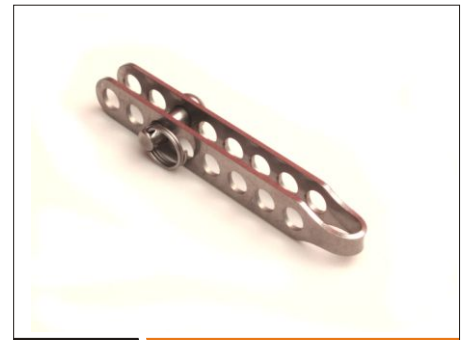

42017 **Tiller extension**
Aluminium, length: 950 mm

42018 **Rudder clip** - Instinct
42118 **Rudder clip** - Emotion
Stainless steel, without Pintles

42019 **Pintle**
Stainless steel, diameter: 6 mm

42020 **Fiddle Block, Cleat**
+ Rope 8 mm

42021 **Shroud** - Instinct
42121 **Shroud** - Emotion
Without Shackles

42022 **Pin**
For Mast and Bowsprit. Stainless steel

42122 **Shroud tensioner**-Emot.
Stainless steel

42023 **Shackl** \varnothing 5
straight type with key pin. Stainless steel

42024 **Spring hook** 50x5 mm
Stainless steel

42025 **Roller cleat** - boom - Inst.
42125 **Roller cleat** - boom - Emot.

42026 Jib cleat

42027* Mast parts - Instinct

42127* Mast parts - Emotion

* 1 - lower part, 2 - centre part, 3 - upper part