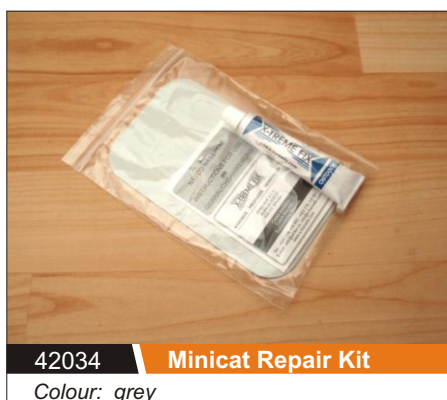

42129* Jib - Emotion

* Colour: 1 - yellow, 2 - orange
3 - red, 4 - blue

42030 Boom - Instinct

42130 Boom - Emotion

42031 Shackl M5

(Main Sail), Stainless steel

42032 Block

(Main Sail)

42033 Minicat Bag

Plastel, Dimension: 175 x 30 x 30 cm

42034 Minicat Repair Kit

Colour: grey

42035 Inflation pump

4 litres

42036 Adapter for Valves

42037 Retaining Clip
Stainless steel