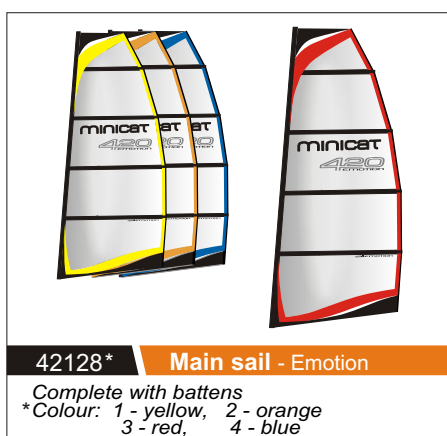

42024 **Spring hook** 50x5 mm
Stainless steel

42025 **Roller cleat** - boom - Inst.
42125 **Roller cleat** - boom - Emot.

42026 Jib cleat

42027* Mast parts - Instinct

42127* Mast parts - Emotion

* 1 - lower part, 2 - centre part, 3 - upper part

42028* Main sail - Instinct

Complete with battens
* Colour: 1 - yellow, 2 - orange
3 - red, 4 - blue

42029* Jib - Instinct

* Colour: 1 - yellow, 2 - orange
3 - red, 4 - blue

42128* Main sail - Emotion

Complete with battens
* Colour: 1 - yellow, 2 - orange
3 - red, 4 - blue